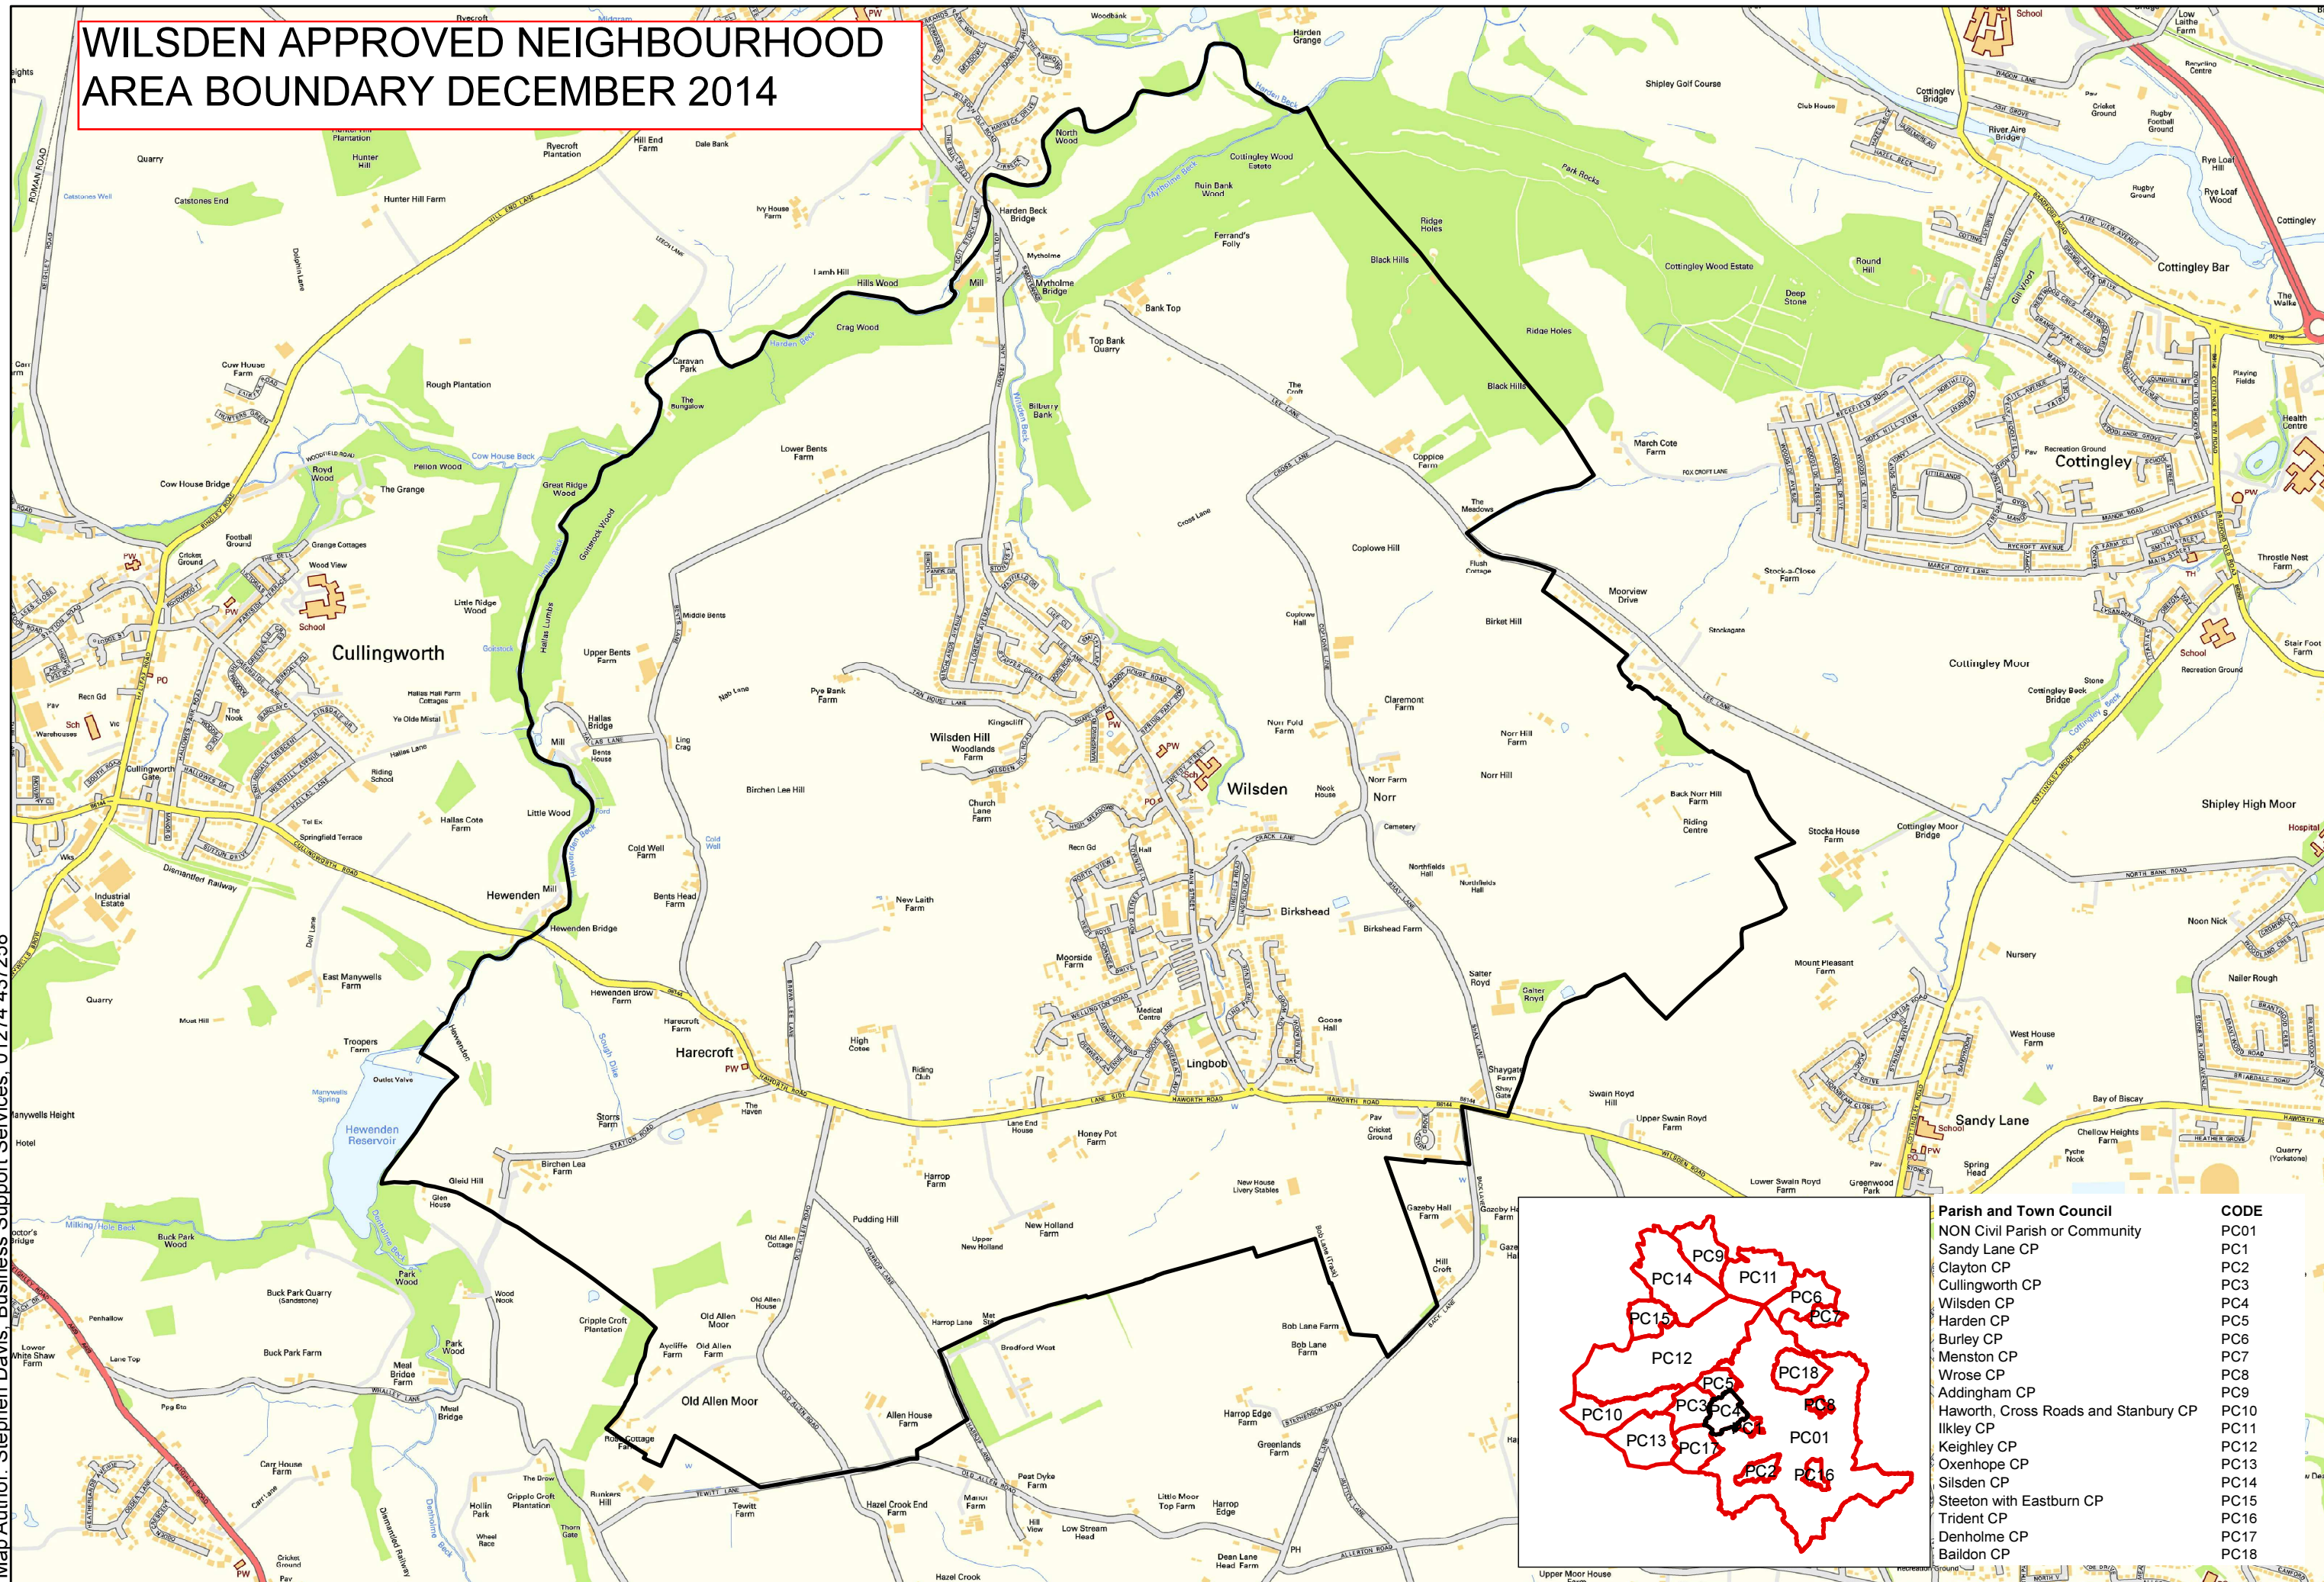

WILSDEN APPROVED NEIGHBOURHOOD AREA BOUNDARY DECEMBER 2014

Map Author: Stephen Davis, Business Support Services, 01274 437258